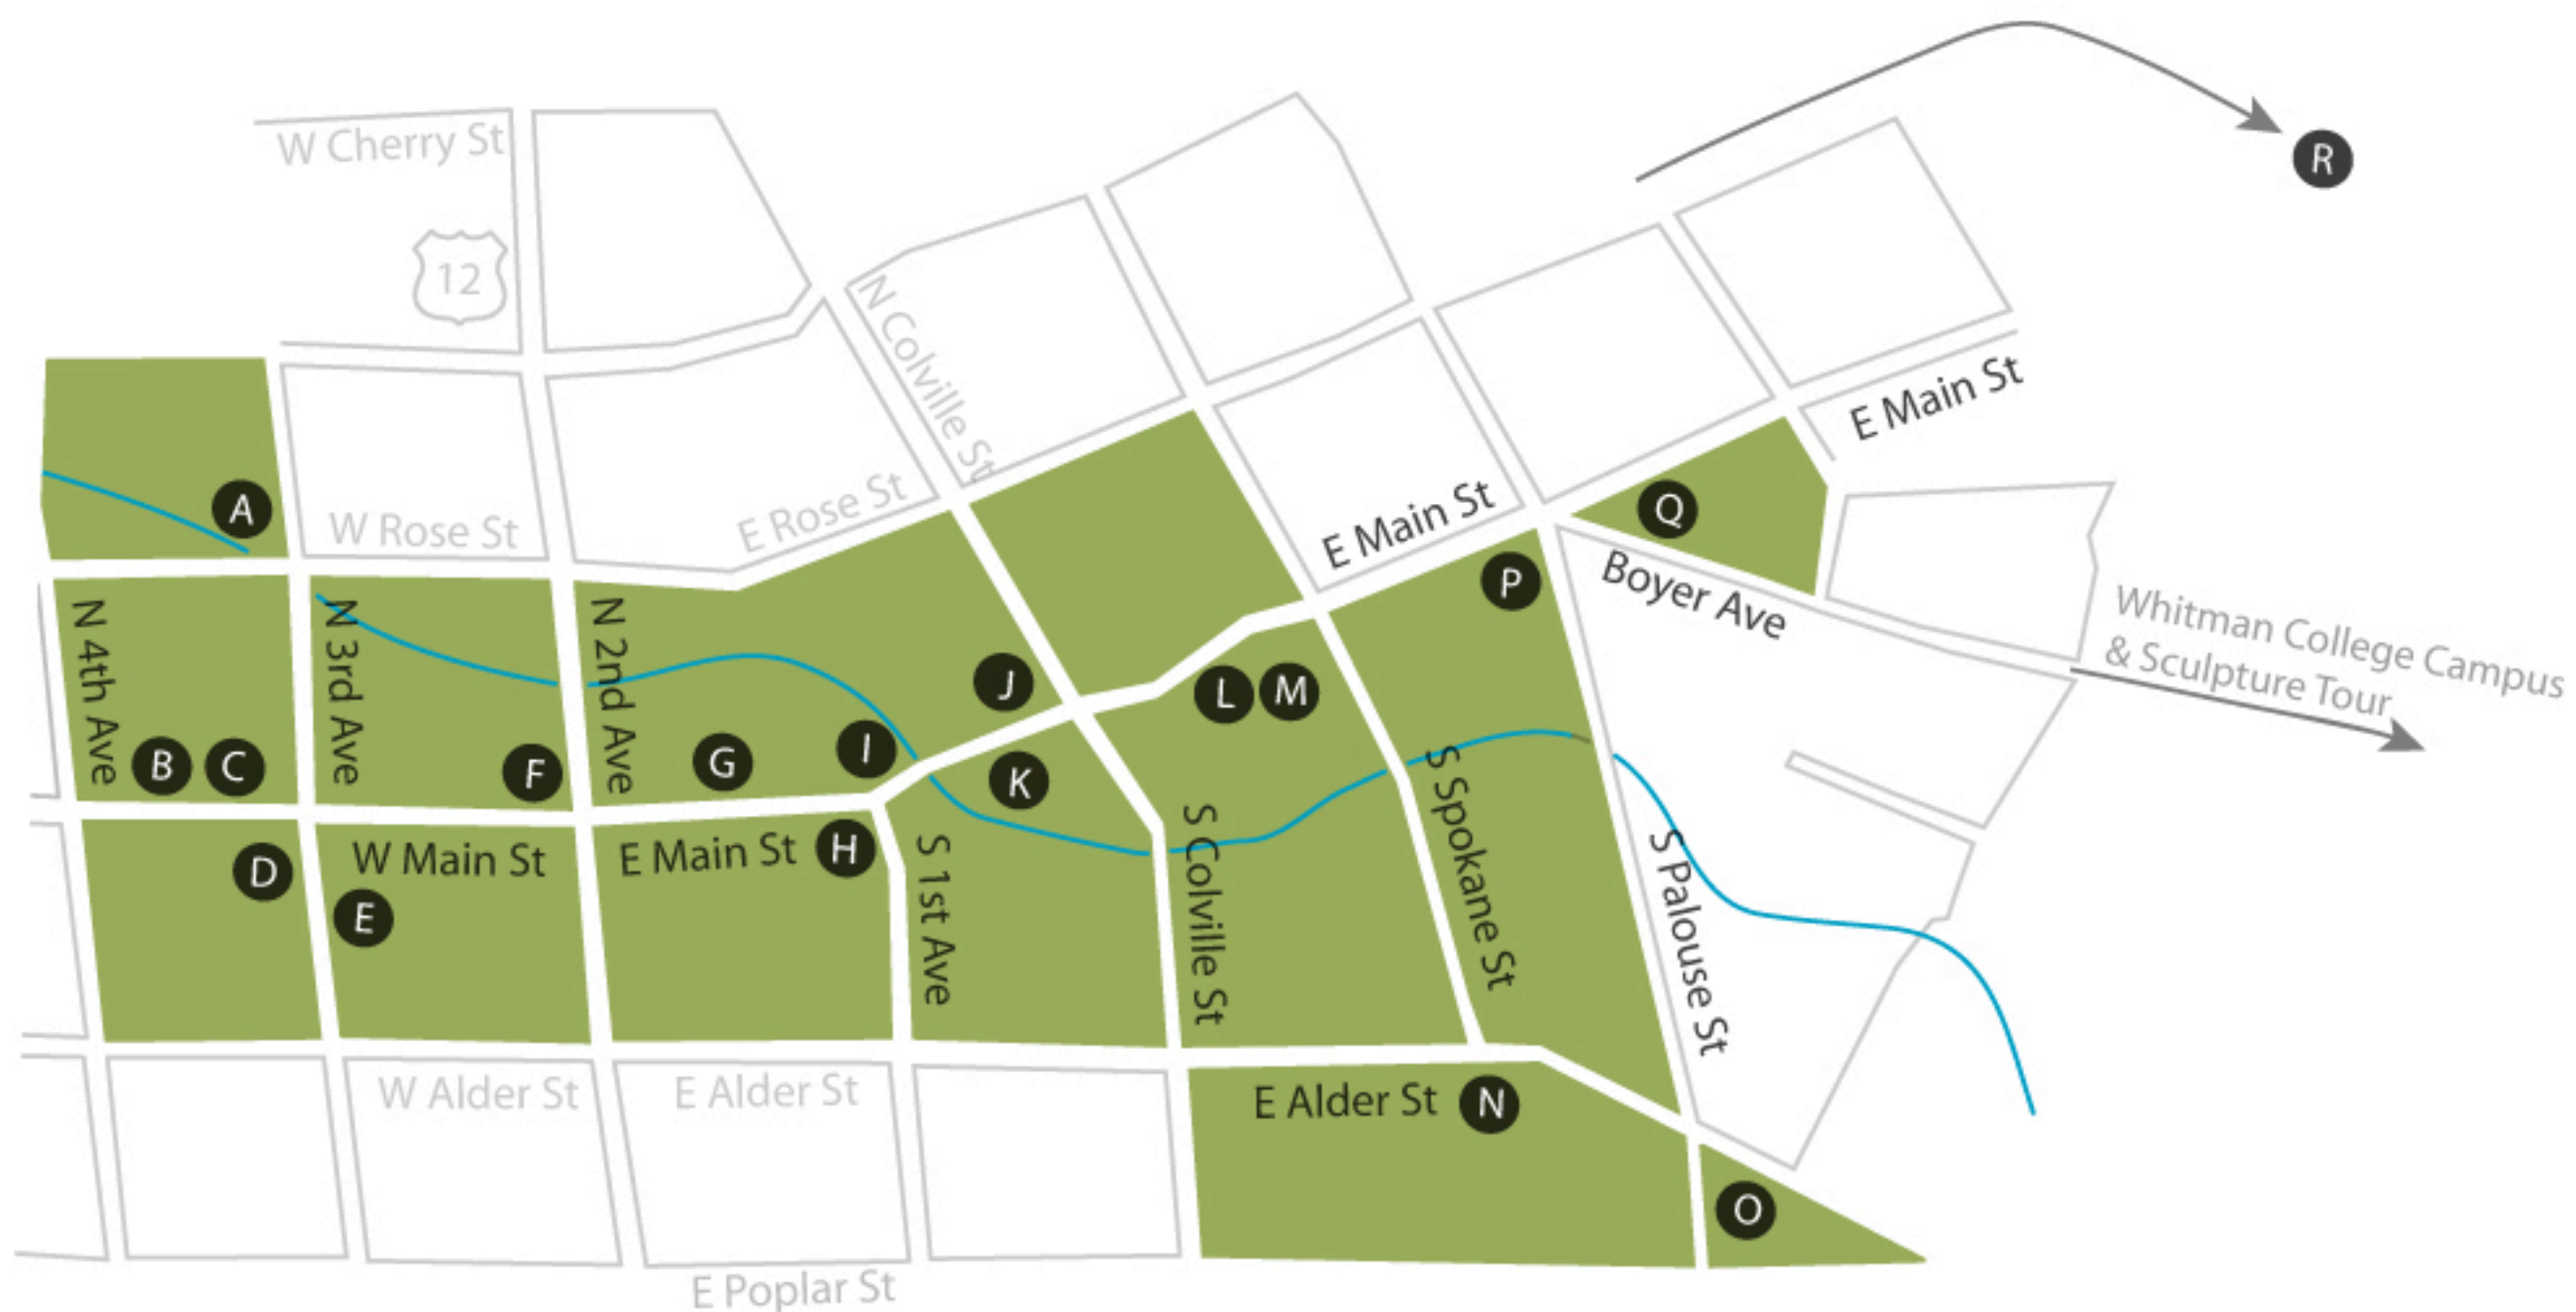

A Walking Tour of Public Sculpture

ArtWalla is responsible for initiating the Art in Public Places program for the City of Walla Walla and has been instrumental in the acquisition of the various sculptures on this map.