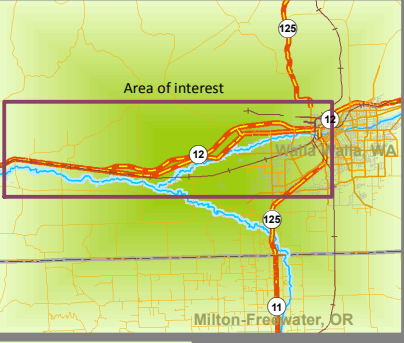

Walla Walla Westside Wineries

Legend
 □ Highway 12 Exits

| KEY | WINERY NAME | ADDRESS | PHONE # |
|-----|----------------------------|--------------------------------|--------------|
| 1 | Bergevin Lane Vineyards | 1215 W Poplar St, WW | 509.526.4300 |
| 2 | Bunchgrass Winery | 151 Bunchgrass Ln, WW | 509.540.8963 |
| 3 | Cougar Crest Estate Winery | 50 Frenchtown Rd, WW | 509.529.5980 |
| 4 | Foundry Vineyards | 405 Woodland Ave, WW | 509.529.0736 |
| 5 | Gardena Creek Winery | 1211 Gardena Creek Rd, Touchet | 509.520.6986 |
| 6 | Glencorrie Winery | 8052 Old Hwy 12, WW | 509.525.2585 |
| 7 | Gramercy Cellars | 635 N 13th Ave, WW | 509.876.2427 |
| 8 | Grantwood Winery | 2428 Heritage, WW | 509.529.5872 |
| 9 | L'Ecole No. 41 | 41 Lowden School Rd, Lowden | 509.525.0940 |
| 10 | Long Shadows Vintners | 1604 Frenchtown Rd, WW | 509.526.0905 |
| 11 | Lowden Hills Winery | 1401 W Pine St, WW | 509.527.1040 |
| 12 | Reininger Winery | 5858 Old Hwy 12, WW | 509.522.1994 |
| 13 | Robison Ranch Cellars | 2839 Robison Ranch Rd, WW | 509.301.3480 |
| 14 | Skylite Cellars | 25 Campbell Rd, WW | 509.529.8000 |
| 15 | Three Rivers Winery | 5641 Old Hwy 12, WW | 509.526.9463 |
| 16 | Waterbrook | 10518 W Hwy 12, WW | 509.522.1262 |
| 17 | Woodward Canyon | 11920 W Hwy 12, Lowden | 509.525.4129 |