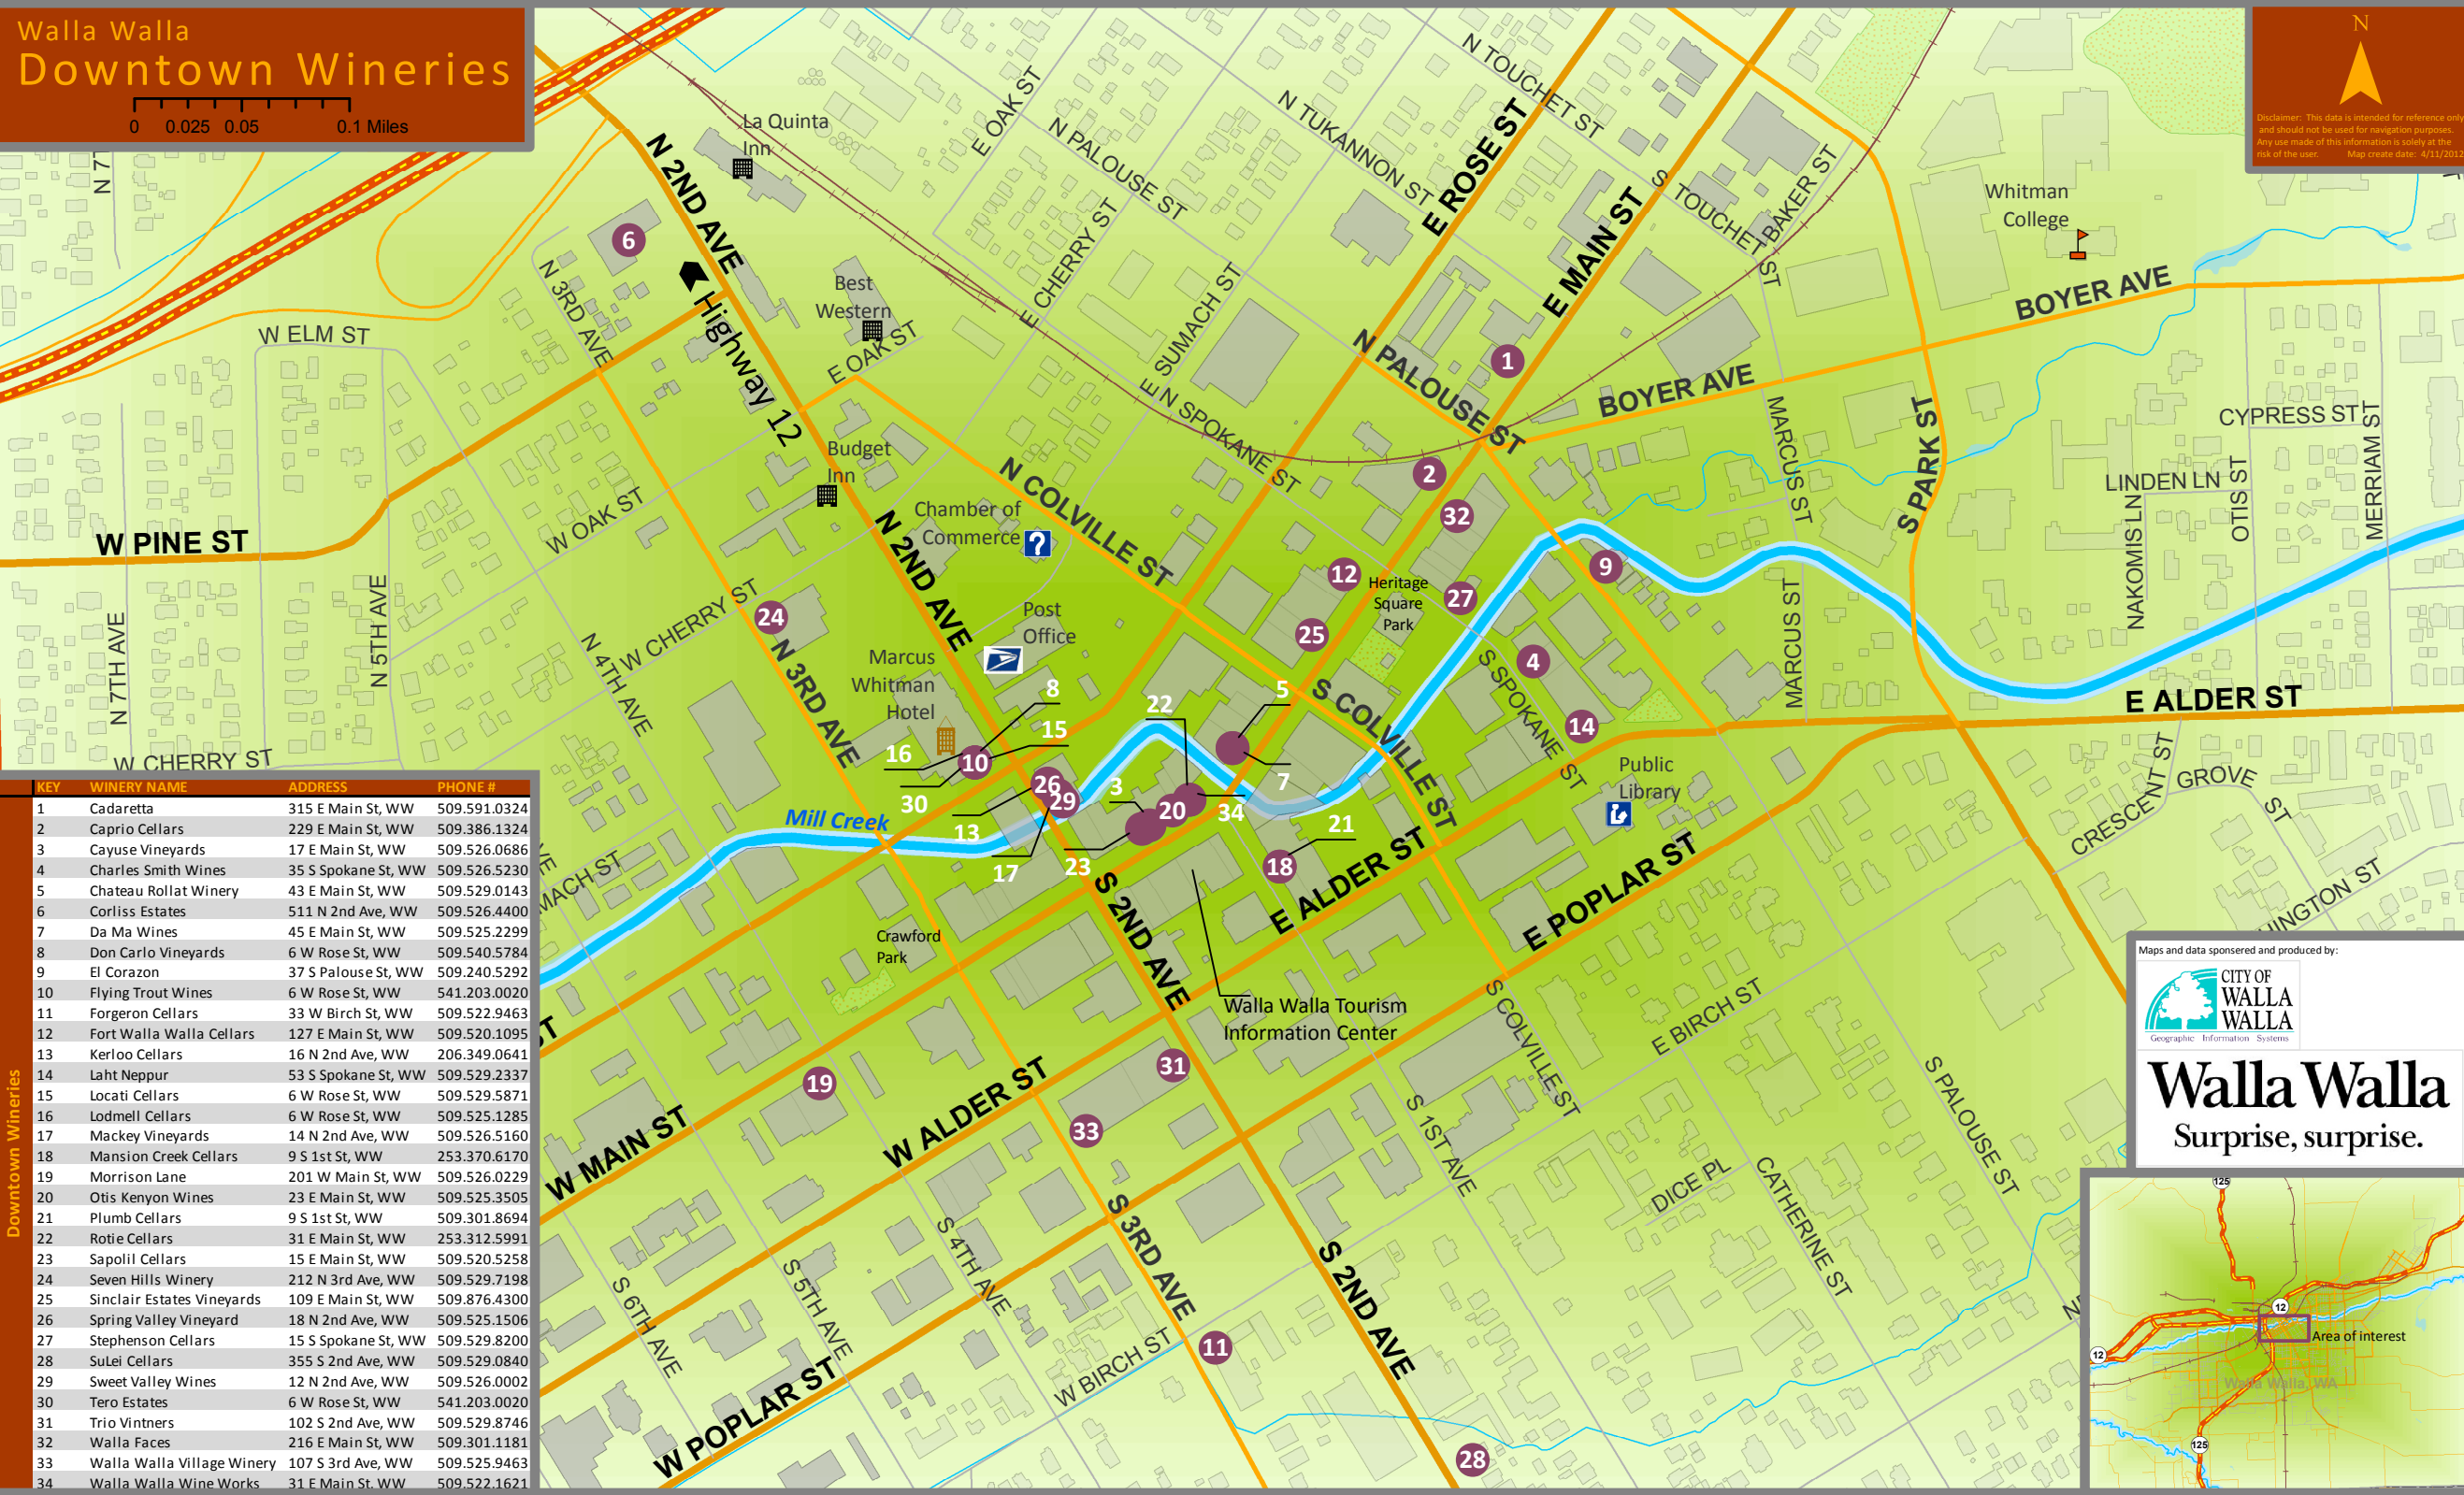

Walla Walla Downtown Wineries

Disclaimer: This data is intended for reference only and should not be used for navigation purposes. Any use made of this information is solely at the risk of the user. Map create date: 4/11/2012

Maps and data sponsored and produced by:

Walla Walla

Surprise, surprise.

Downtown Wineries