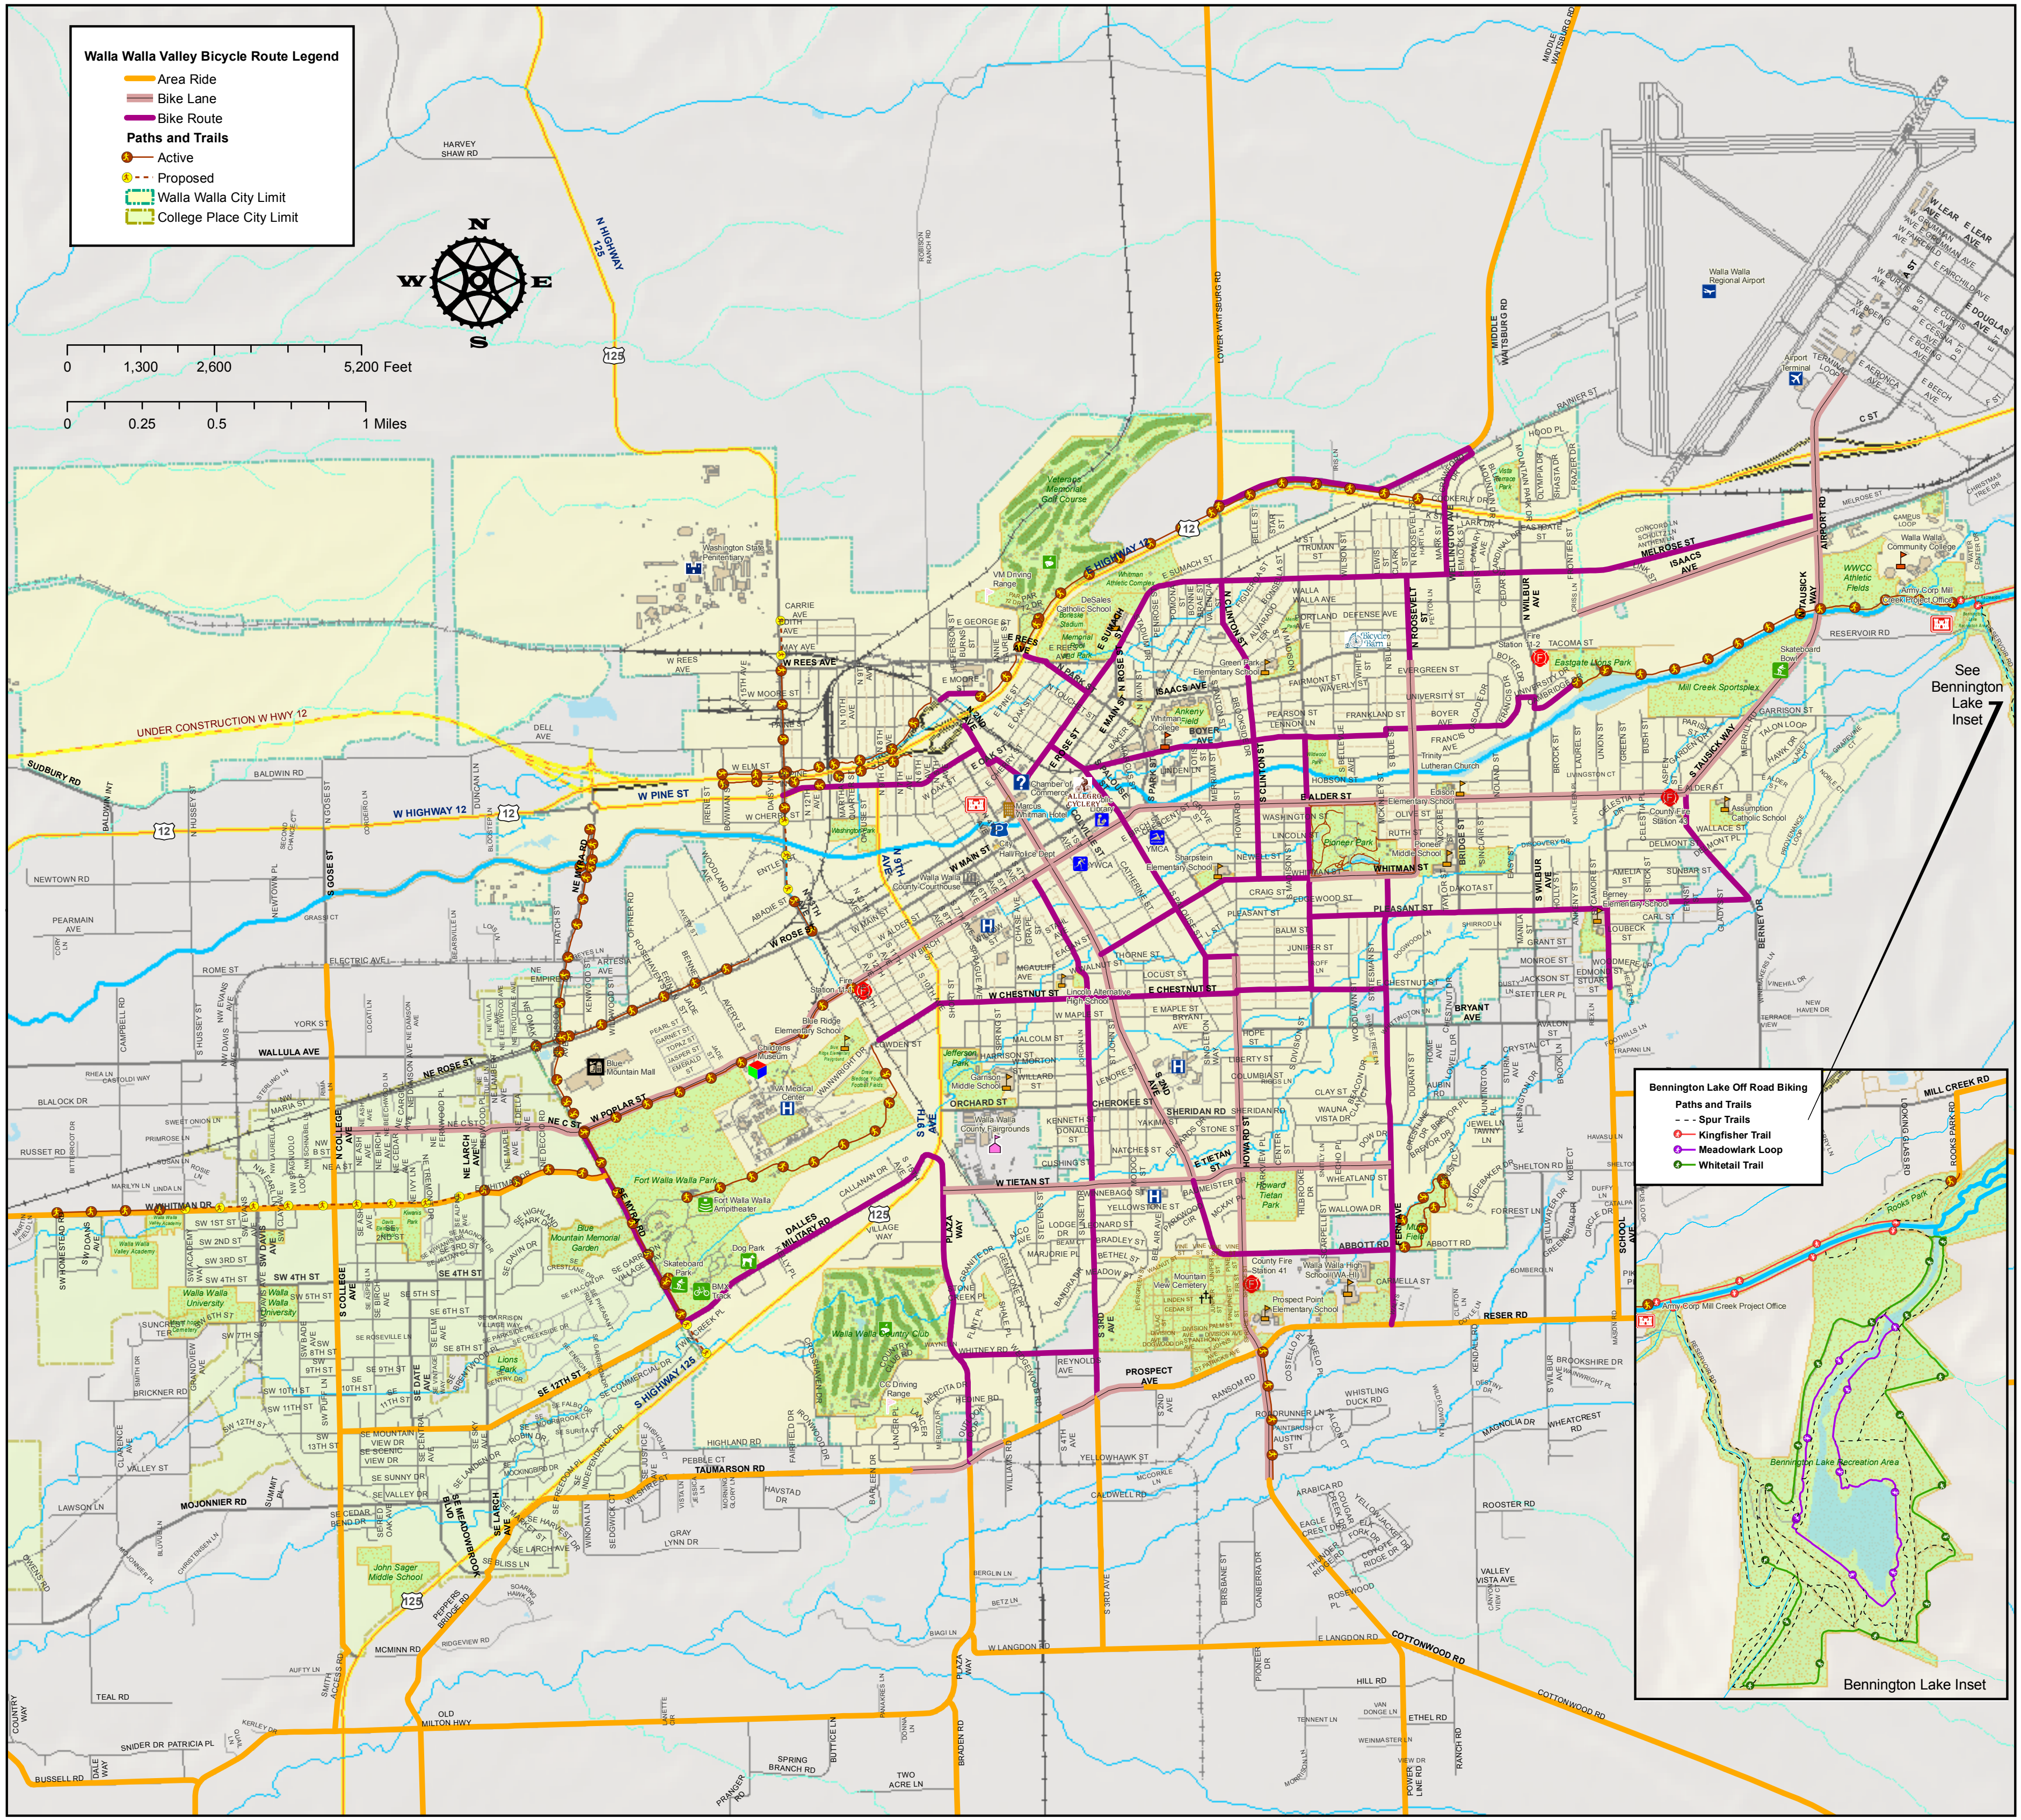

Walla Walla Valley Bicycle Route Legend

- Area Ride
- Bike Lane
- Bike Route
- Paths and Trails**
- Active
- Proposed
- Walla Walla City Limit
- College Place City Limit

0 1,300 2,600 5,200 Feet

0 0.25 0.5 1 Miles

See Bennington Lake Inset

Bennington Lake Off Road Biking

- - - Spur Trails
- Kingfisher Trail
- Meadowark Loop
- Whitetail Trail

Bennington Lake Inset