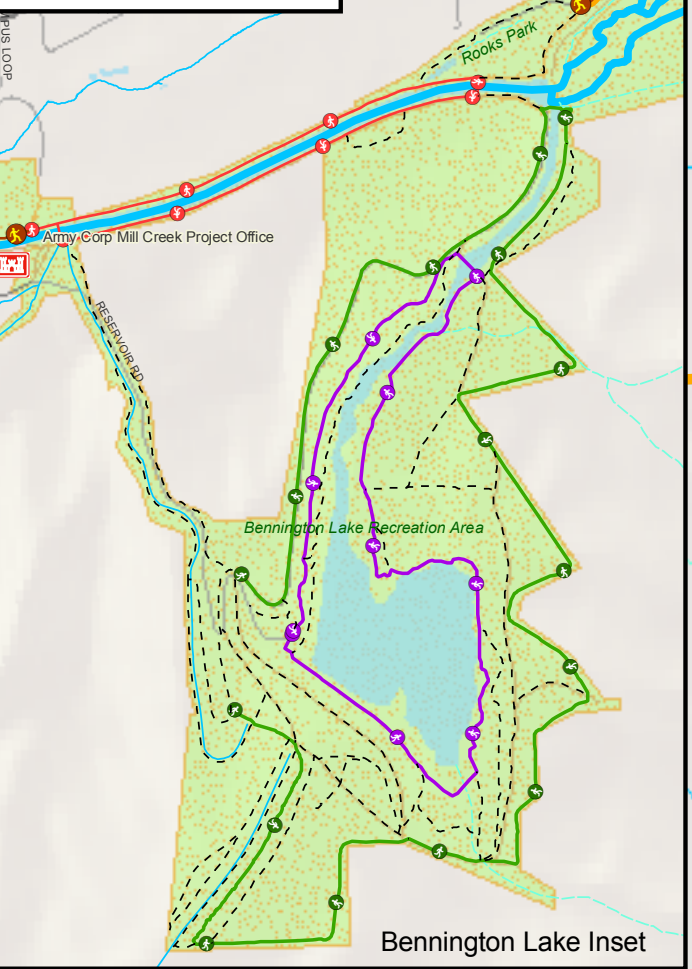

Walla Walla Valley Bicycle Route Legend

- Area Ride
- Bike Lane
- Bike Route
- Paths and Trails**
- Active
- Proposed
- Walla Walla City Limit
- College Place City Limit

0 1,300 2,600 5,200 Feet

0 0.25 0.5 1 Miles

See Bennington Lake Inset

Bennington Lake Off Road Biking

- - - Spur Trails
- Kingfisher Trail
- Meadowark Loop
- Whitetail Trail

Bennington Lake Inset